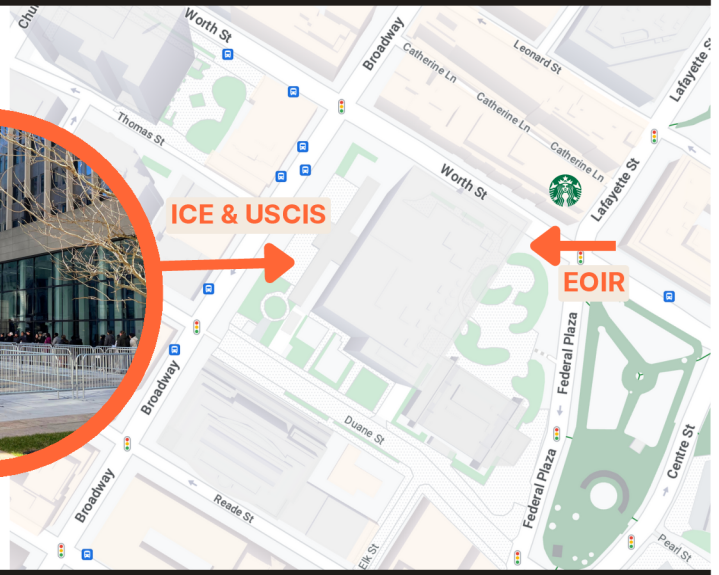

GUIDE TO 26 FEDERAL PLAZA

دليل المجمع الفيدرالي 26 NEW YORK CITY, NY

WHERE TO LINE UP

مكان طابور الدخول

Use Broadway Entrance

الدخول من مدخل شارع بروودواي

You may not be allowed through security until 30 minutes before your appointment.

قد لا يُسمح لك بالمرور عبر بوابة الأمن إلا قبل 30 دقيقة من موعدك.

PHRASES FOR COMMUNICATING WITH GUARDS

عبارات التواصل مع الحراس

I do not speak English.

أنا لا أتحدث الإنجليزية.

I have an appointment sheet.

لدي بطاقة موعد.

Please direct me where to go, I have an appointment with:

يُرْجى توجيهي إلى المكان المقصود، لدي موعد مع:

ICE
ICE

USCIS
USCIS

immigration court
محكمة الهجرة

I have a question about my case, and want to speak to a court clerk.

لدي سؤال حول قضيتي، وأريد التحدث إلى كاتب المحكمة.

Updated August 24, 2024